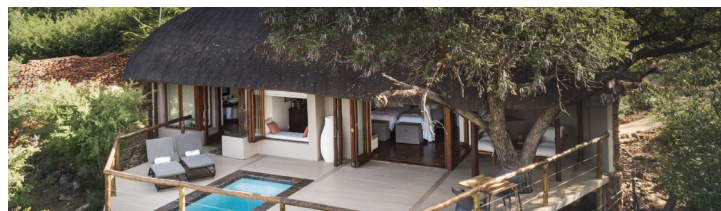

2027 RACK RATES & INFORMATION

VALID: 6 JANUARY 2027 – 5 JANUARY 2028

SUITES

ACCOMMODATION	RACK RATES	FAST FACTS
LENYALO SUITE	R 55,000 rate per night for 2 guests R 41,000 rate per night for single occupancy <i>LOW SEASON SPECIALS</i> <i>BOOK 5 nights & PAY for 4 nights only</i> <i>BOOK 4 nights & PAY for 3 nights only</i>	MAX OCCUPANCY: 2 Guests ROOM TYPE: Honeymoon Suite (115m² deck inclusive) BED TYPE: 1 King XL (Four Poster Bed) DISTANCE: 60m from Clubhouse TIP: Incredible view of the water hole.
NALEDI SUITE	R 40,000 rate per night for 2 guests R 30,000 rate per night for single occupancy <i>LOW SEASON SPECIALS</i> <i>BOOK 5 nights & PAY for 4 nights only</i> <i>BOOK 4 nights & PAY for 3 nights only</i>	MAX OCCUPANCY: 2 Guests ROOM TYPE: Luxury Suite (110m² deck inclusive) BED TYPE: 2 Single XL (Convert to King) DISTANCE: 120m from Clubhouse TIP: Book in conjunction with Sovereign House for larger families.
KORONE SUITE	R 40,000 rate per night for 2 guests R 30,000 rate per night for single occupancy <i>LOW SEASON SPECIALS</i> <i>BOOK 5 nights & PAY for 4 nights only</i> <i>BOOK 4 nights & PAY for 3 nights only</i>	MAX OCCUPANCY: 2 Guests ROOM TYPE: Luxury Suite (94m² deck inclusive) BED TYPE: 2 Single XL (Convert to King) DISTANCE: 40m from Clubhouse TIP: Closest Suite to the Clubhouse.

LOW SEASON SPECIAL DATES

6 Jan to 21 Mar 27

12 Apr to 30 Jun 27

1 to 30 Sep 27

1 Nov to 14 Dec 27